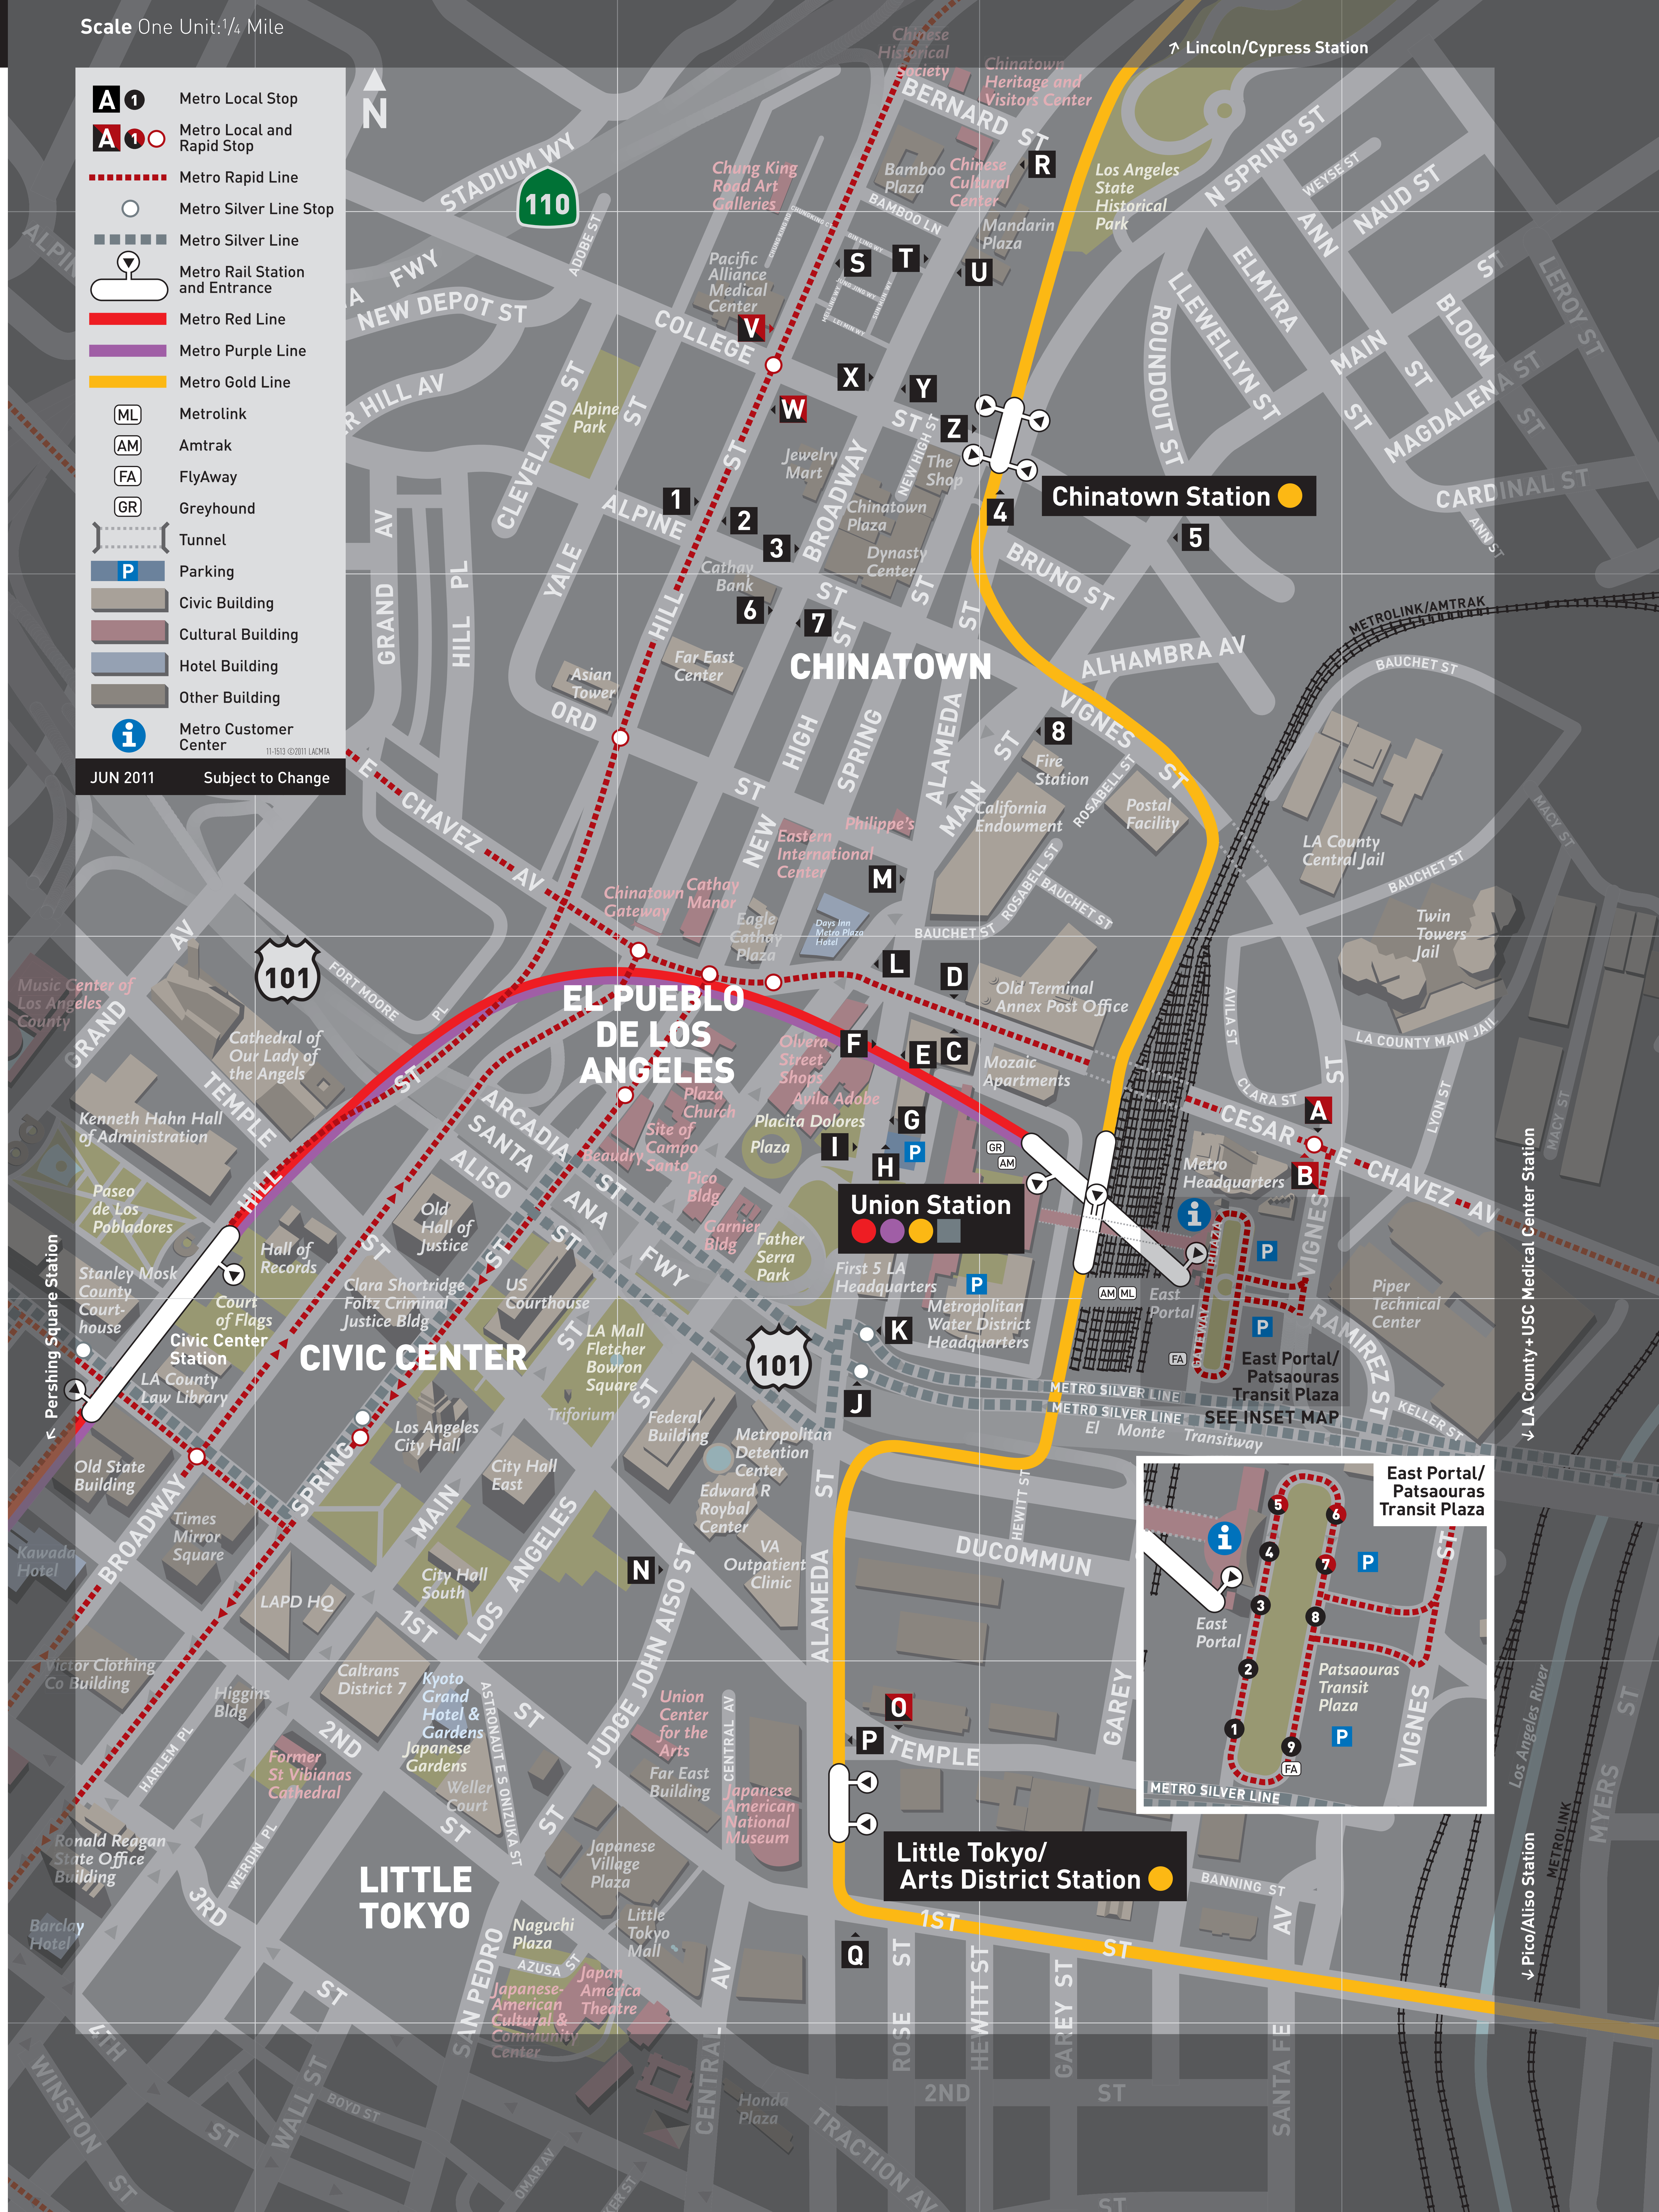

Scale One Unit: 1/4 Mile

- **A 1** Metro Local Stop
- **A 1** Metro Local and Rapid Stop
- **---** Metro Rapid Line
- **○** Metro Silver Line Stop
- **○** Metro Rail Station and Entrance
- **—** Metro Red Line
- **—** Metro Purple Line
- **—** Metro Gold Line
- **ML** Metrolink
- **AM** Amtrak
- **FA** FlyAway
- **GR** Greyhound
- **—** Tunnel
- **P** Parking
- **■** Civic Building
- **■** Cultural Building
- **■** Hotel Building
- **■** Other Building
- **i** Metro Customer Center

JUN 2011 Subject to Change

Connecting Services	
●	Metro Rail: Red, Purple, Blue, Green and Gold
○	Metro Linc: Silver
ML	Metrolink
AM	Amtrak
FA	LAX FlyAway Bus
Municipal Bus Services	
AV	Antelope Valley Transit Authority
BBB	Santa Monica's Big Blue Bus
CE	Commuter Express (LADOT)
DASH	LADOT DASH
FT	Foothill Transit
OC	Orange County Transportation Authority
SC	Santa Clarita Transit
T	Torrance Transit