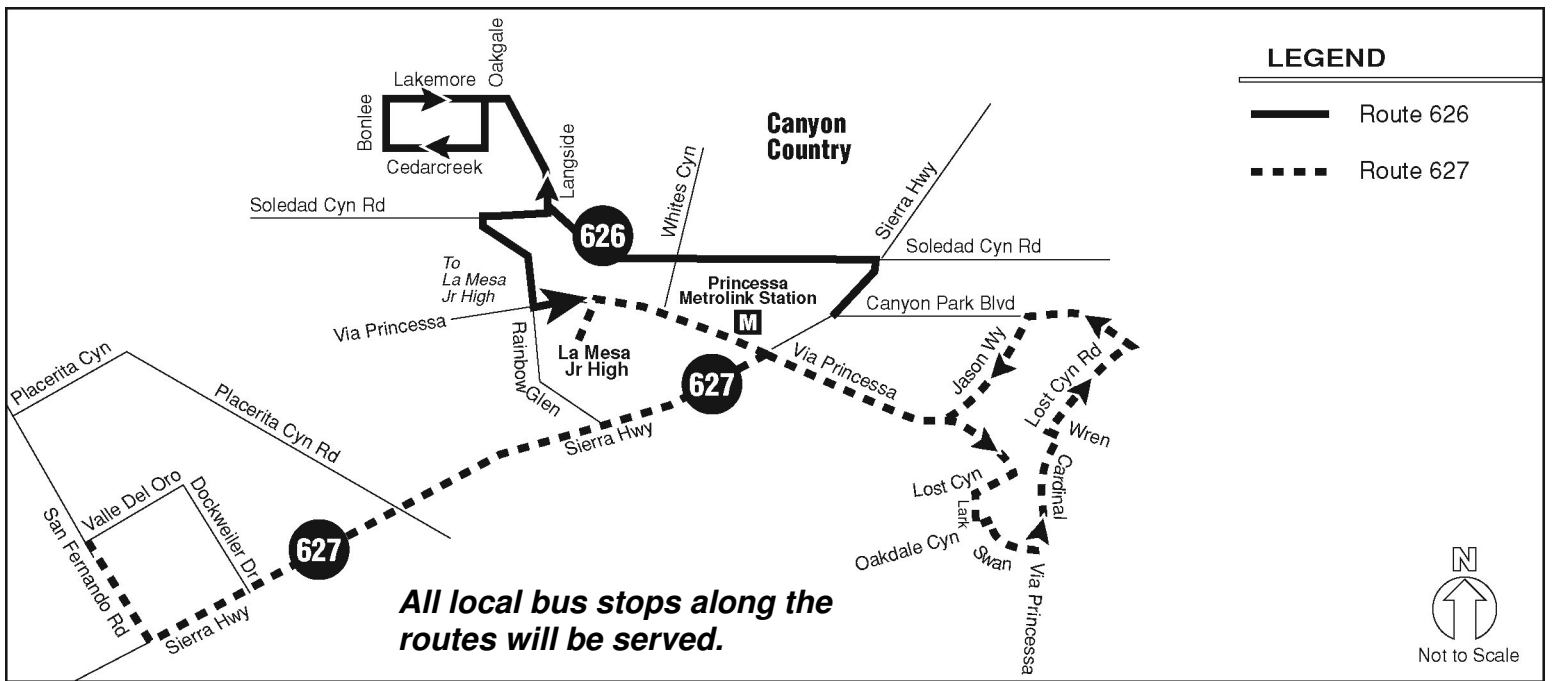

Serves La Mesa Junior High School

Effective
August 2012

City of Santa Clarita Transit
294-1BUS (294-1287)
santaclaritatransit.com

La Mesa Junior High School Morning Service

Route 626					
Sierra Hwy & Canyon Park	Soledad & Sierra Hwy	Soledad & Whites Cyn	Langside & Soledad	Soledad Cyn & Rainbow Glen	La Mesa Jr High
8:04	8:06	8:10	8:12	8:16	8:20

Route 627								
Newhall Ave & Valle Del Oro	Newhall Ave & Sierra Hwy	Sierra Hwy & Rainbow Glen	Via Princessa & Vista Del Canon	Lark Way & Lost Canyon	Cardinal & Wren	Canyon Park & Marisa	Jason & Oakmont	La Mesa Jr High
7:55	7:58	8:04	8:06	8:08	8:12	8:13	8:15	8:21