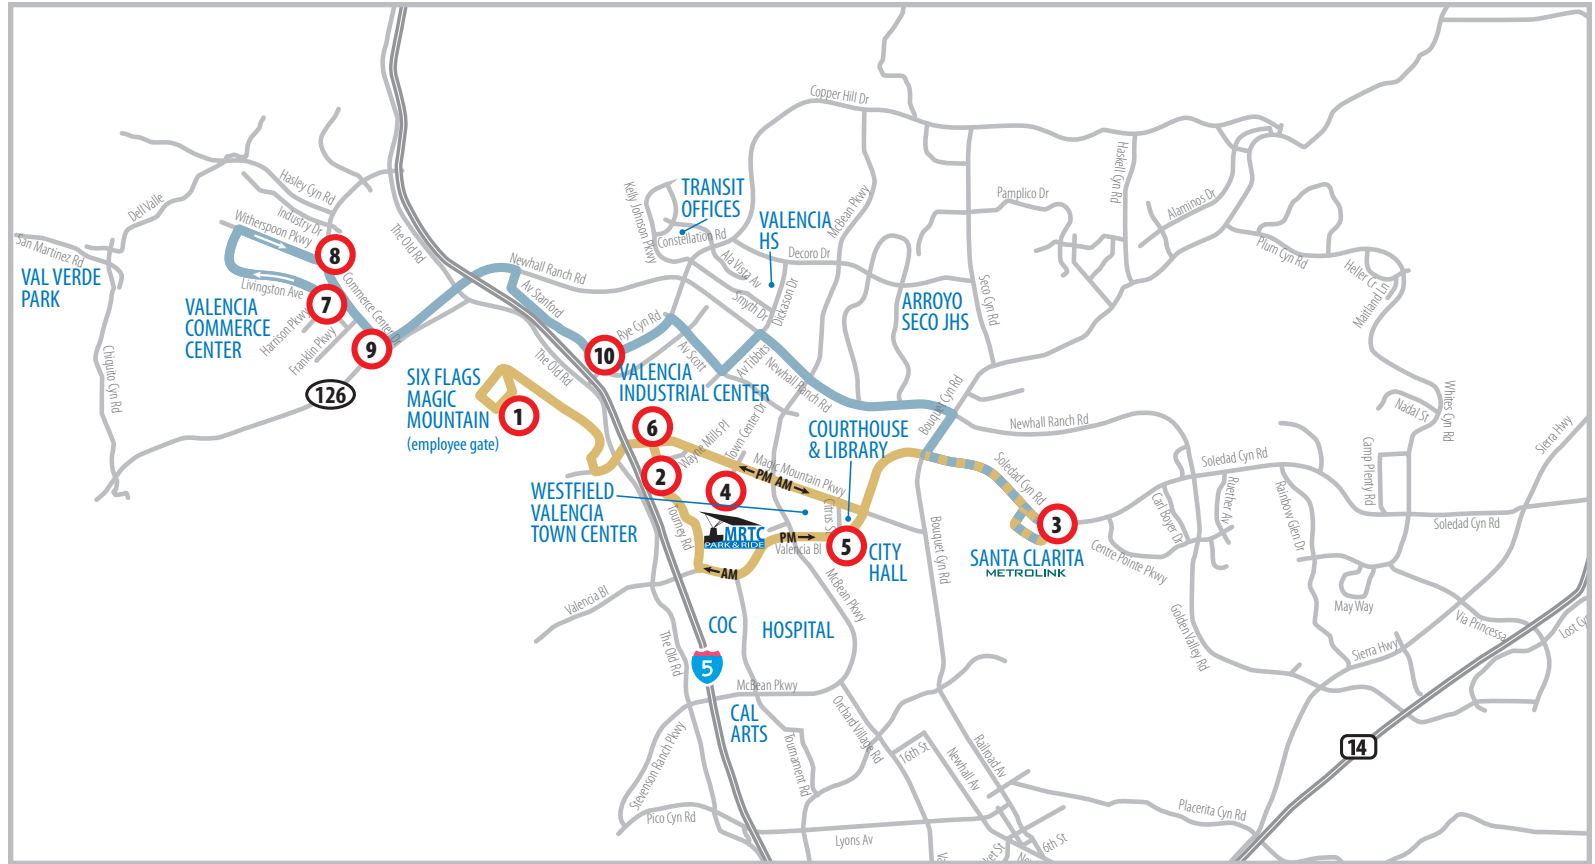

# ROUTE 501 / ROUTE 502 STATION LINKS

## SERVING:

- Santa Clarita Metrolink Station
- Santa Clarita City Hall
- Westfield Valencia Town Center
- McBean Regional Transit Center
- College of the Canyons
- Valencia Industrial Center
- Six Flags Magic Mountain
- Valencia Commerce Center

 McBean Regional Transit Center  
  Key Bus Stop  
  Route 501 & 502  
  Route 501  
  Route 502

*Please note:* There are more bus stops than appear on map and schedule. Buses stop at all stops located along the route if customer is waiting to board or needs to depart.

# ROUTE 501